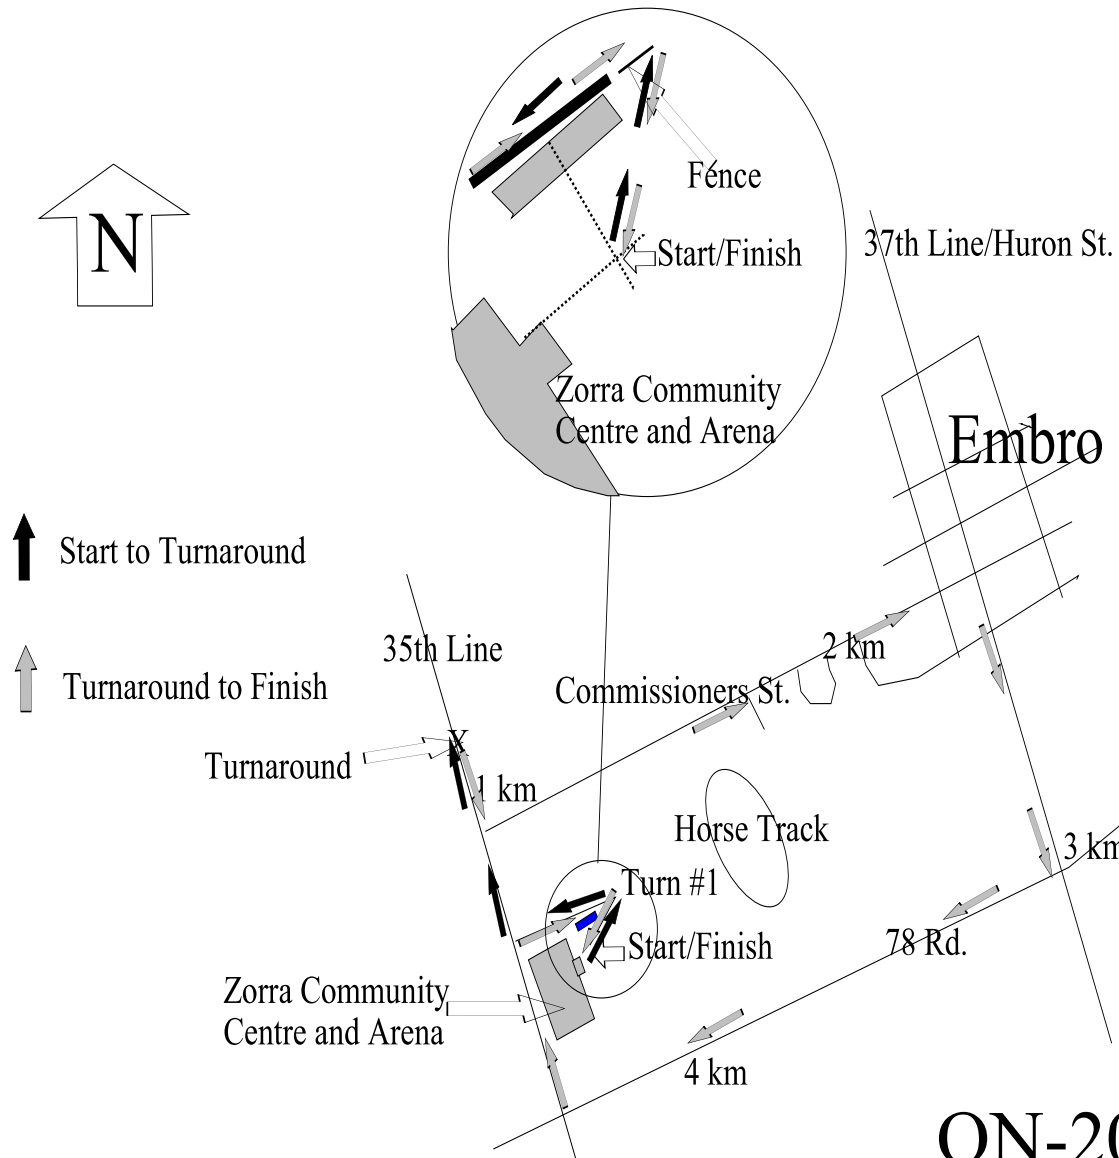

# Embro Highland Games 5 km Road Race

Start - is even with the north side of the back section of Embro-West Zorra Community Centre Arena and even with a line through the centre posts (6th from either end) of the covered open sided structure to the north of the field .

Turn #1 - is at the east end of the wooden fence immediately north of the open sided structure referred to in the description of the start.

Turnaround - 27.18 m south of the 4th hydro pole north of Commissioners St. on 35th Line

1 km - 22 m north of Commissioners on 35th Line.

2 km - 14 m east of Wallace Crescent (east end) on Commissioners St.

3 km - 17 m north of north side of 78 Rd., on Huron St. (37th Line)

4 km - 1 & 3/4 telephone posts west of entrance to J.F. Caddey Horse Farms.

Finish - same as start.

ON-2012-017-BDC